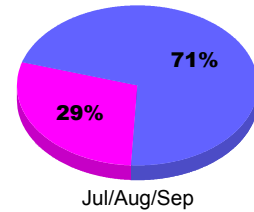

Membership Results
2012-2013

Membership
2011-2012

Month	Net Memb Goal	Actual New Memb	Actual Dropped Memb	Gain/Loss of Memb	Gain/Loss of Memb
Jul/Aug/Sep	0	30	-49	-19	-18
Totals	0	30	-49	-19	-18

Membership Results 2012-2013

Goal, New, Dropped, Gain/Loss

Comparison of Membership Gain/Loss

Current Year Compared to the Previous Year

Gender Comparison 2012-2013

Male Female